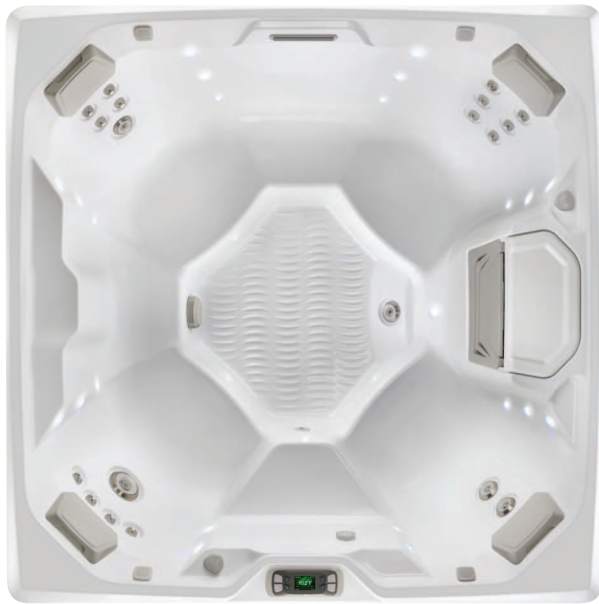

LIMELIGHT® COLLECTION

Beam™

Beam shown with Alpine White shell

Beam shown with Alpine White shell & Sable cabinet

| | |
|--|--|
| Seating Capacity | 4 adults |
| Dimensions | 6' 8" x 6' 8" x 33"/2.03m x 2.03m x 0.84m |
| Water Capacity | 310 gallons/1,175 liters |
| Weight | 700 lbs./320 kg dry; 3,820 lbs./1,740 kg filled* |
| Spa Shell Options | Alpine White, Ice Gray, Platinum, Tuscan Sun or Desert |
| Cabinet Options | Coastal Gray, Espresso or Sable |
| Jets - 19 (w/ Brushed Stainless Steel Trim) | 1 XL Directional jet 2 Standard Single Rotary jets 2 Standard Directional jets 14 Directional Precision jets |
| Water Feature | Vidro® backlit ribbon waterfall |
| Water Care System (Optional) | ACE® Salt Water System or EverFresh® System |
| Jet Pump | Wavemaster® 9000 One-Speed 2.5 HP, continuous duty 5.2 HP, breakdown torque or Wavemaster 7000 One-Speed 1.65 HP, continuous duty 3.5 HP, breakdown torque |
| Circulation Pump | SilentFlo 5000® for quiet, continuous filtration |
| Effective Filtration Area | 100 sq. ft., top-loading filters |
| Ozone System | FreshWater® III Corona Discharge |
| Control System | IQ 2020® with LCD control panel 230v/50amp, 60Hz Includes G.F.C.I. protected sub-panel or 115v/20amp, 60Hz includes G.F.C.I. protected power cord |
| Lighting System | Raio® multi-color interior points of light (30) Exterior multi-color lighting with timer |
| Heater | No-Fault®, 4,000w/230v or 1,500w/115v |
| Energy Efficiency | FiberCor® insulation; Certified to the APSP 14 National Standard and the California Energy Commission (CEC) in accordance with California law |
| Vinyl Cover | 3.5" to 2.5" tapered, 2 lb. density foam core, with hinge seal in Caramel, Chestnut, Slate, or Evergreen |
| Cover Lifter (Optional) | CoverCradle®, CoverCradle II, Lift 'n Glide® or UpRite® |
| Steps (Optional) | Everwood® or Polymer |
| Entertainment System (Optional) | Wireless Entertainment |